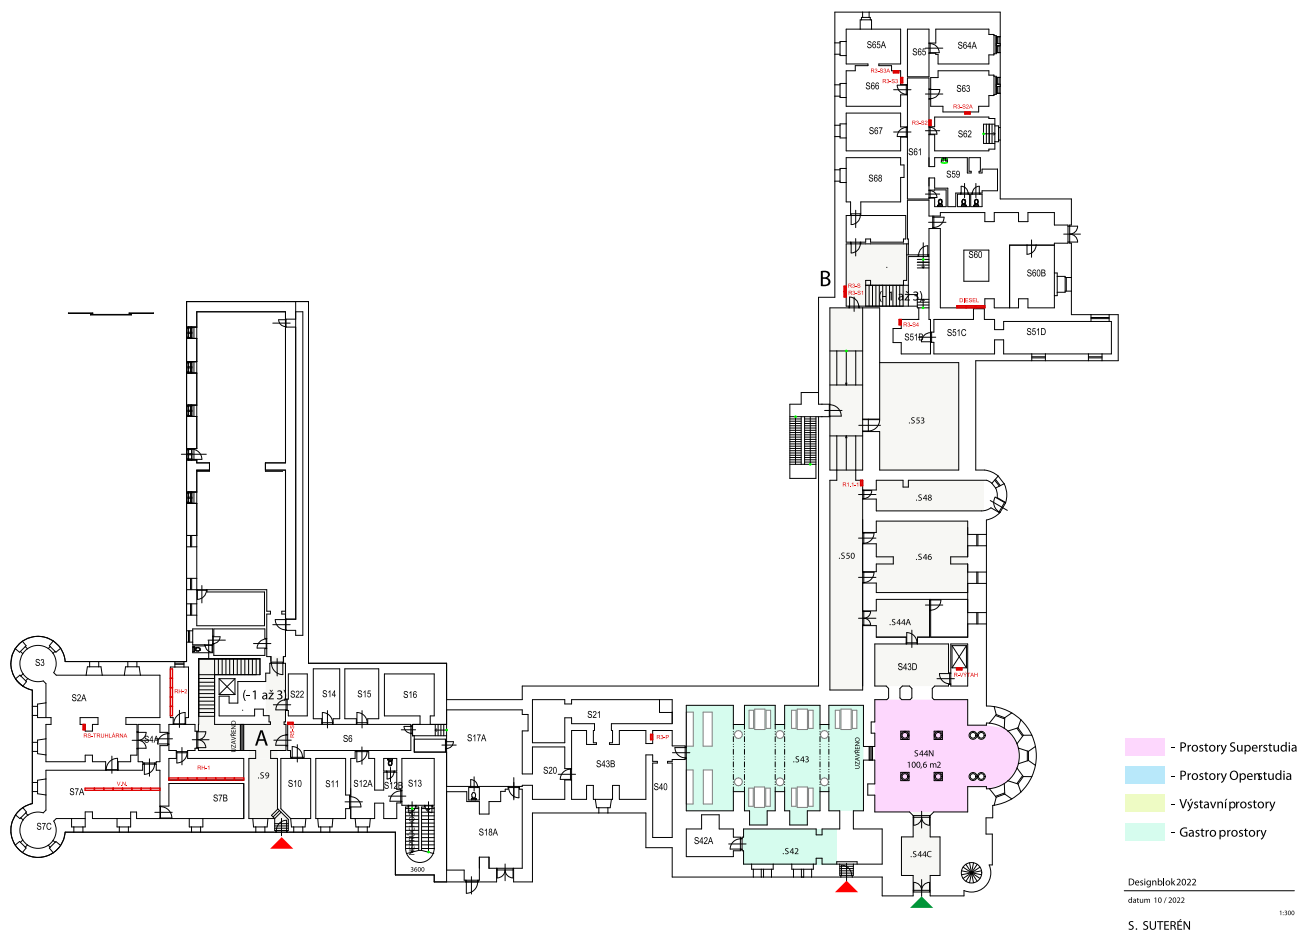

Price list Gabriel Loci, Basement (-1. floor)

Number	Price
S44N	110 000 CZK

VAT is not included in the price. The price includes connection to the electrical outlet, does not include water connection.