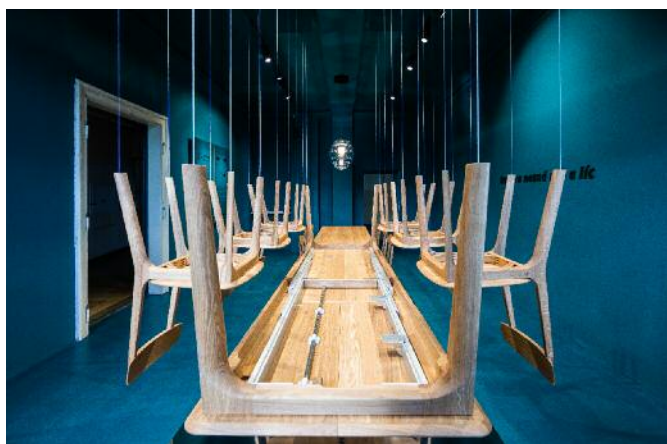

Designblok is going to take place at two main venues: the Gabriel Loci and the Museum of Decorative Arts in Prague. Gabriel Loci will focus primarily on presenting contemporary international design news in the traditional formats of Superstudio and Openstudio, i.e. international brands on one side and designers and design studios on the other. In Gabriel Loci, you will also find the next edition of the international exhibition Diploma Selection, the themed central exhibition Designeria or the discussion-based Reflex Stage.

The Museum of Decorative Arts will, as last year, be a conceptually tuned exhibition space with its own VIRGIN FOREST theme.

Characteristics

Superstudio – space for expositions of companies, shops and producers.

Designblok's Superstudio presents new releases by Czech and international producers showing their products resulting from collaborations with top designers. All areas of design are represented here, with special focus on furniture, lighting and interior accessories. Over 80 selected exhibitors present themselves in Superstudio.

If you are interested in participating in Designblok's Superstudio, please submit your application.

Superstudio is managed by Sára Hölclová (sara.holclova@profilmedia.cz).