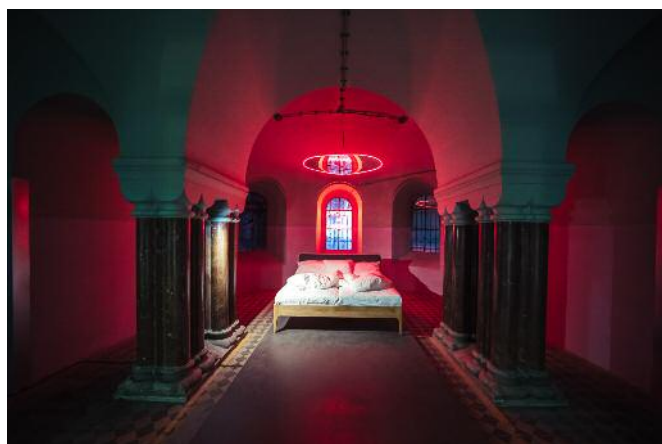

Designblok is going to take place at two main venues: the Gabriel Loci and the Museum of Decorative Arts in Prague. Gabriel Loci will focus primarily on presenting contemporary international design news in the traditional formats of Superstudio and Openstudio, i.e. international brands on one side and designers and design studios on the other. In Gabriel Loci, you will also find the next edition of the international exhibition Diploma Selection, the themed central exhibition Designeria or the discussion-based Reflex Stage.

The Museum of Decorative Arts will, as last year, be a conceptually tuned exhibition space with its own VIRGIN FOREST theme.

Characteristics

Superstudio – space for expositions of companies, shops and producers.

Designblok's Superstudio presents new releases by Czech and international producers showing their products resulting from collaborations with top designers. All areas of design are represented here, with special focus on furniture, lighting and interior accessories. Over 80 selected exhibitors present themselves in Superstudio.

If you are interested in participating in Designblok's Superstudio, please submit your application.

Superstudio is managed by Sára Hölclová (sara.holclova@profilmedia.cz).